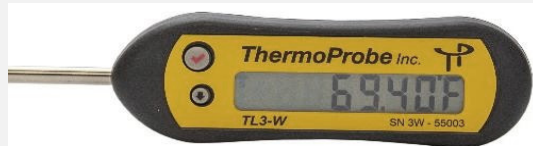

Laboratory/Reference Thermometers

Item	Description	2022 Price (USD)
TL3A-04	TL3-A Thermometer, 4 in. (10cm) sensor length, ATEX/IECEx Certification (Ex ia IIC T4 Ga), Ambient temperature range -20°C to +40°C, includes hard case	$840.33
TL3A-06	TL3-A Thermometer, 6 in. (15cm) sensor length, ATEX/IECEx Certification (Ex ia IIC T4 Ga), Ambient temperature range -20°C to +40°C, includes hard case	$840.33
TL3A-08	TL3-A Thermometer, 8 in. (20cm) sensor length, ATEX/IECEx Certification (Ex ia IIC T4 Ga), Ambient temperature range -20°C to +40°C, includes hard case	$624.57
TL3A-12	TL3-A Thermometer, 12 in. (30cm) sensor length, ATEX/IECEx Certification (Ex ia IIC T4 Ga), Ambient temperature range -20°C to +40°C, includes hard case.	$624.57
TL3A-14	TL3-A Thermometer, 14 in. (35cm) sensor length, ATEX/IECEx Certification (Ex ia IIC T4 Ga), Ambient temperature range -20°C to +40°C	$840.33
TL3A-16	TL3-A Thermometer, 16 in. (40cm) sensor length, ATEX/IECEx Certification (Ex ia IIC T4 Ga), Ambient temperature range -20°C to +40°C	$840.33
TL3A-18	TL3-A Thermometer, 18 in. (46cm) sensor length, ATEX/IECEx Certification (Ex ia IIC T4 Ga), Ambient temperature range -20°C to +40°C	$840.33
TL3A-24	TL3-A Thermometer, 24 in. (60cm) sensor length, ATEX/IECEx Certification (Ex ia IIC T4 Ga), Ambient temperature range -20°C to +40°C	$840.33
TL3R-08	TL3-R Thermometer, 8 inch Sensor including hard case, ATEX/IECEx Certification (Ex ia IIC T4 Ga), Ambient temperature range -20°C to +40°C, Calibration Report in Fahrenheit/Celsius	$1,009.45
TL3R-12	TL3-R Thermometer, 12 inch Sensor including hard case, ATEX/IECEx Certification (Ex ia IIC T4 Ga), Ambient temperature range -20°C to +40°C, Calibration Report in Fahrenheit/Celsius	$1,009.45
TL3R-16	TL3-R Thermometer, 16 inch Sensor, ATEX/IECEx Certification (Ex ia IIC T4 Ga), Ambient temperature range -20°C to +40°C, Calibration Report in Fahrenheit/Celsius	$1,120.31